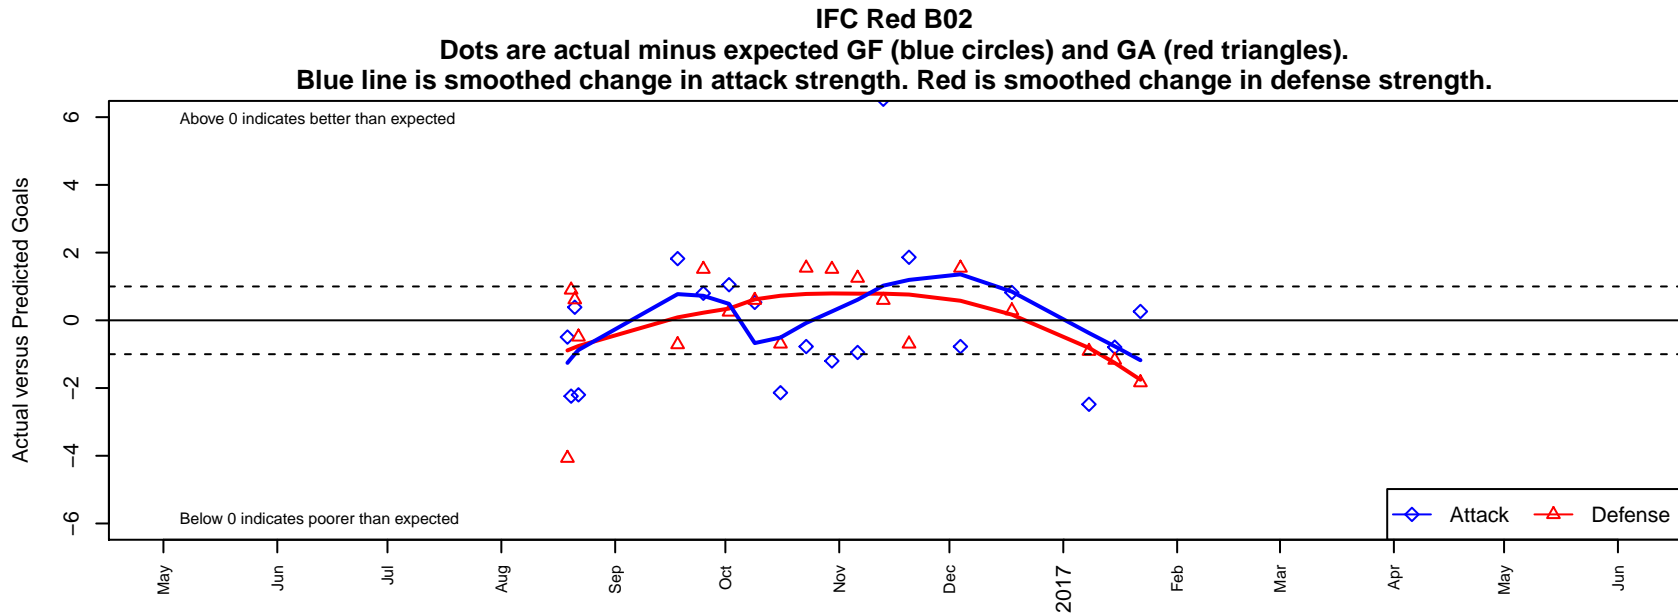

# IFC Red B02

Issaquah FC  
Issaquah, WA  
B02 total strength=1144  
attack=3.99 defense=2.71  
fall league = NPSL Div 3 (02) U15  
notes= Schmeck 2016

alt names used:  
ISSAQUAH FC SELECT RED (WA)  
IFC B02 Red/Schmeck  
IFC B02-Schmeck

Venues played:  
2016 Bigfoot Silver U15  
2016 NPSL Division 3 (02) U15  
2016 Founders Cup B02 Div A

**attack and defense variance (black dot)  
relative to other teams  
and top 10 in region**

**attack and defense rating  
relative to others at age  
and all opponents in last 13 months**