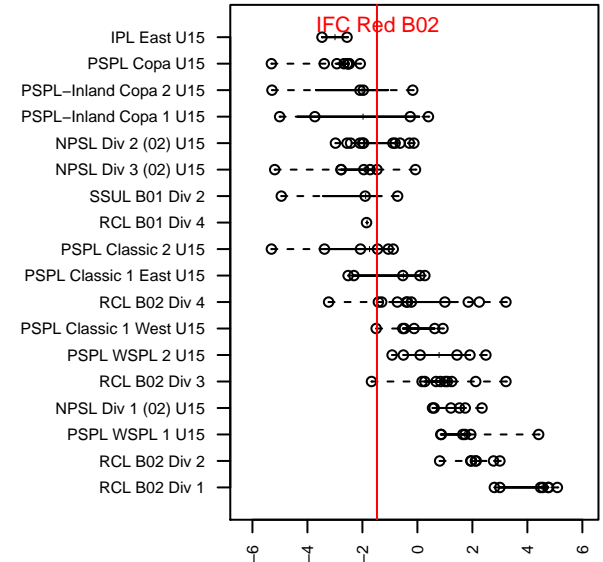

# IFC Red B02

Issaquah FC  
Issaquah, WA  
B02 total strength=1144  
attack=3.99 defense=2.71  
fall league = NPSL Div 3 (02) U15  
notes= Schmeck 2016

alt names used:  
ISSAQUAH FC SELECT RED (WA)  
IFC B02 Red/Schmeck  
IFC B02-Schmeck

Venues played:  
2016 Bigfoot Silver U15  
2016 NPSL Division 3 (02) U15  
2016 Founders Cup B02 Div A

**attack and defense variance (black dot)  
relative to other teams  
and top 10 in region**

**attack and defense rating  
relative to others at age  
and all opponents in last 13 months**